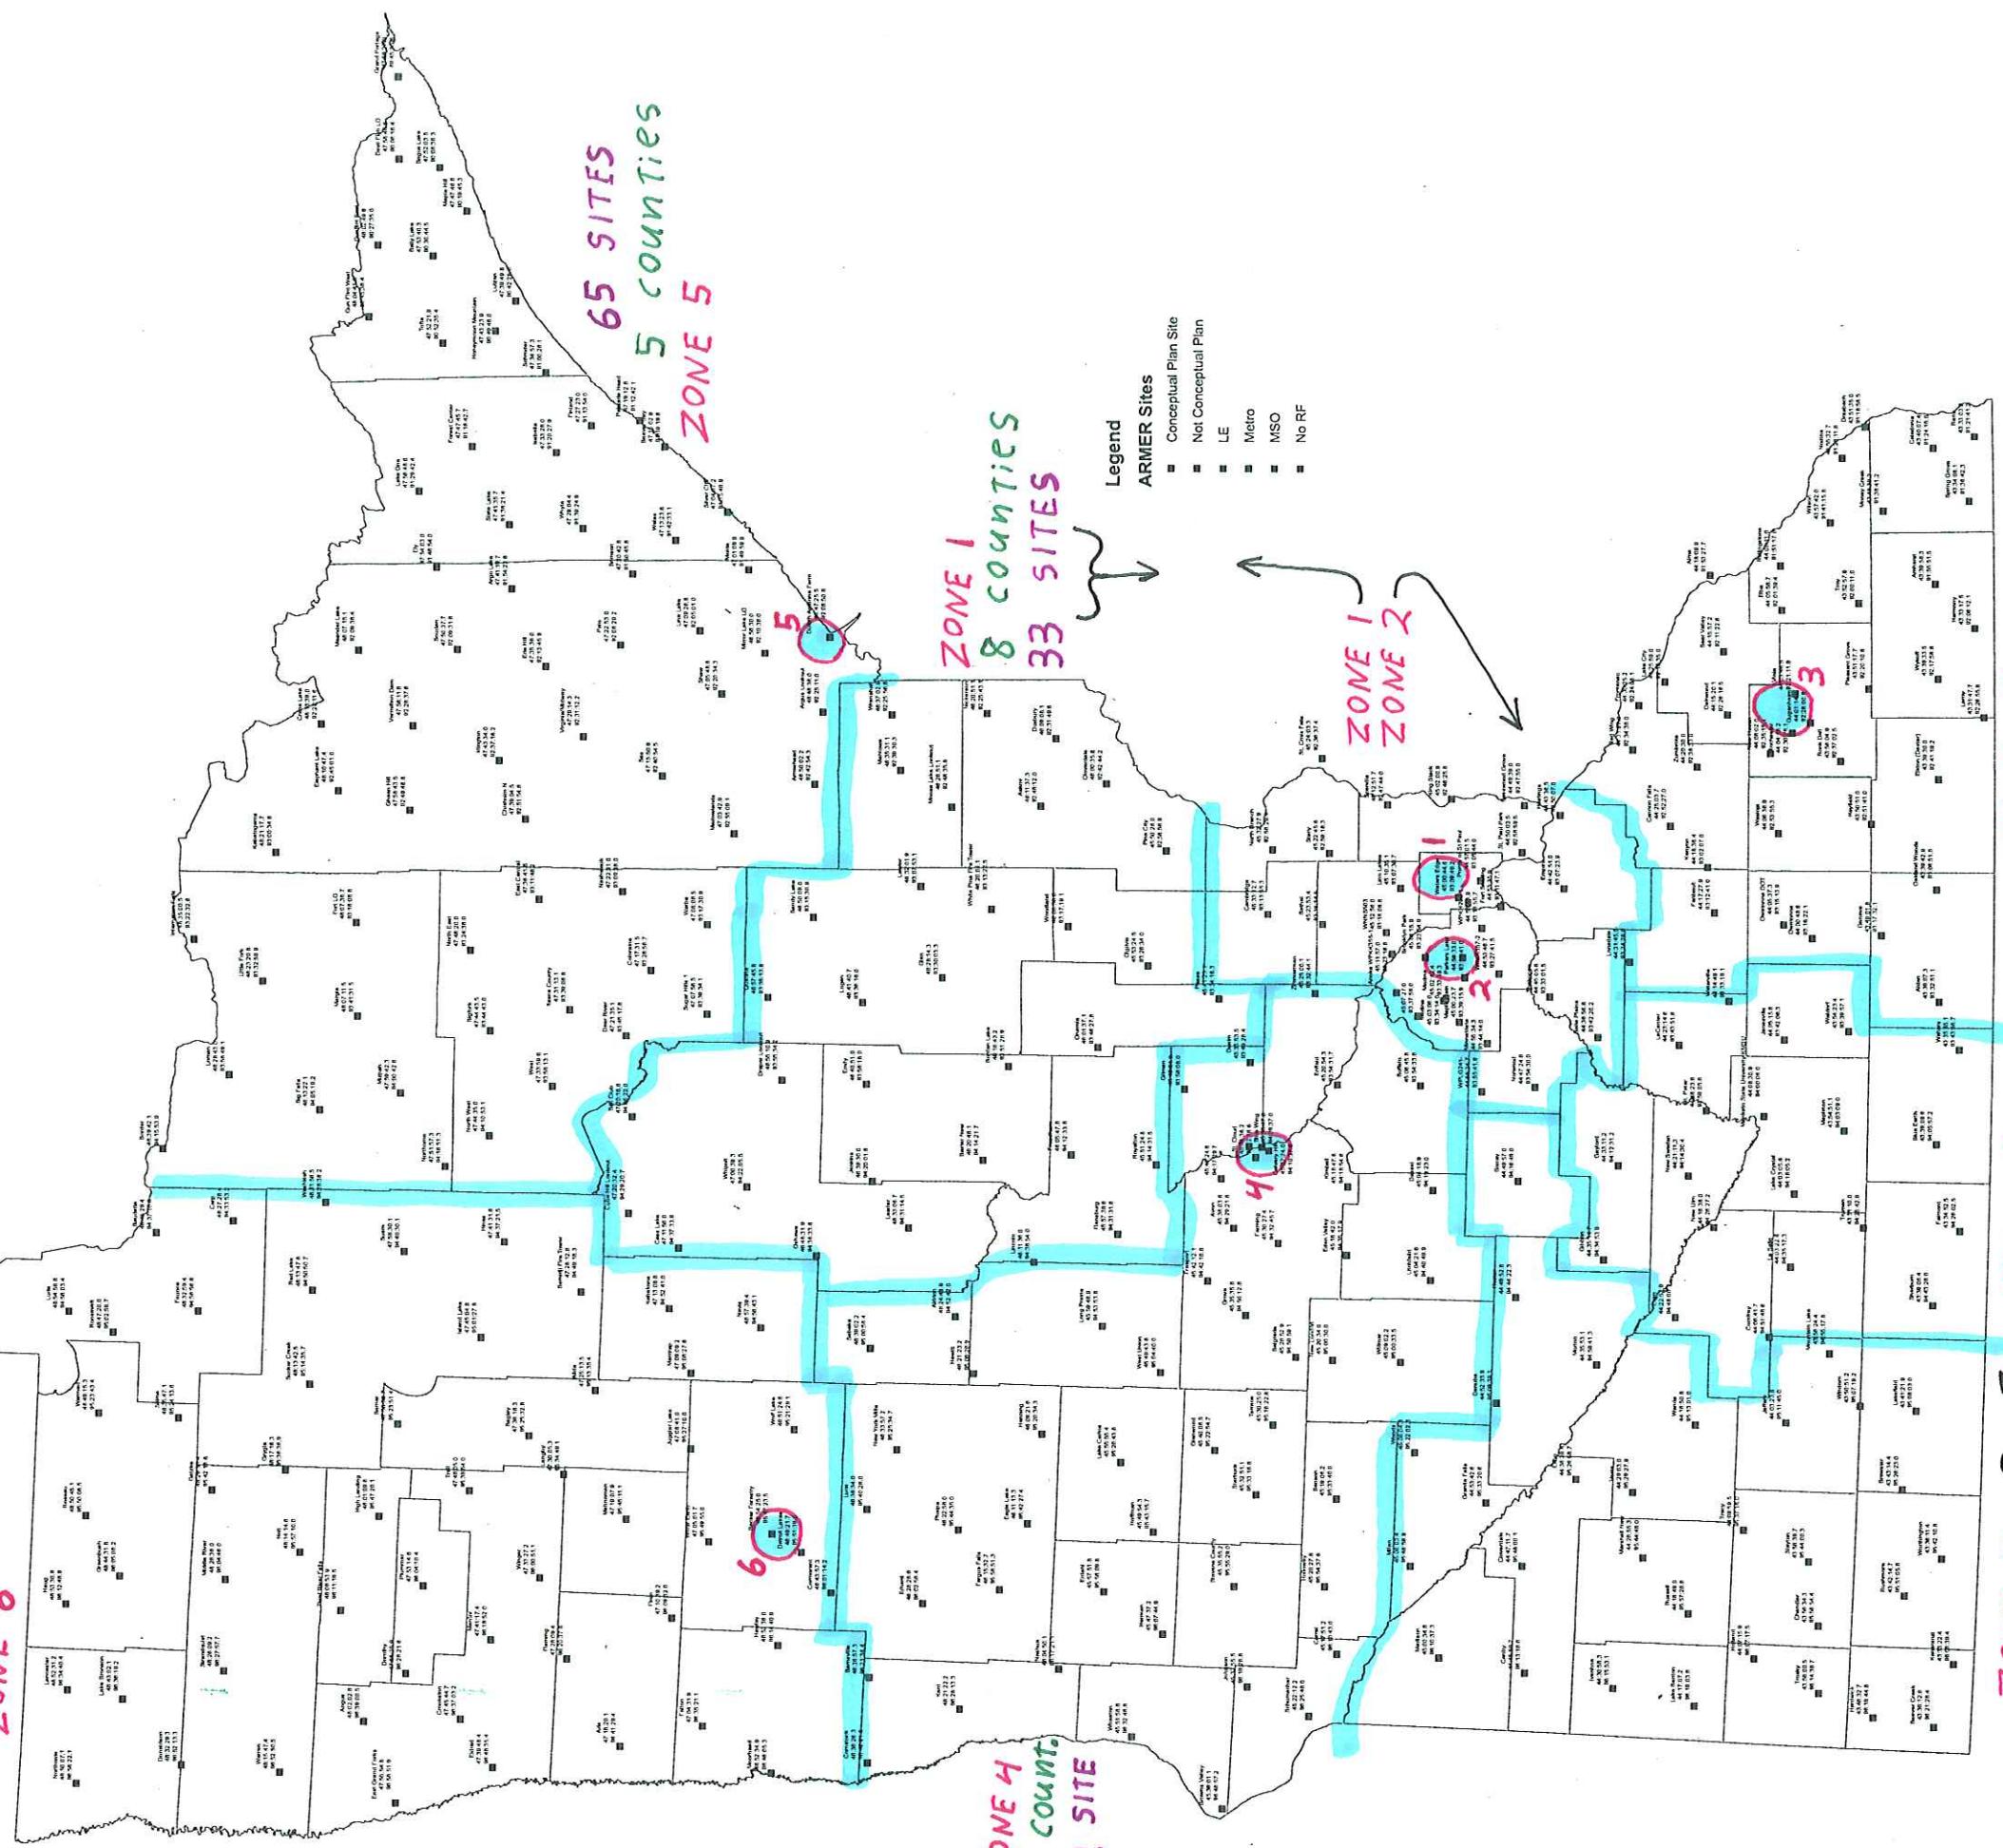

# Preliminary ARMER Sites

58 SITES  
14 COUNTIES  
ZONE 6

ZONE 1  
8 COUNTIES  
33 SITES

ZONE 1  
ZONE 2

ZONE 3  
11 COUNTIES  
39 SITES

ZONE 3  
9 COUNTIES  
20 SITES

ZONE 2  
14 COUNTIES  
32 SITES

ZONE 4  
17 COUNTIES  
52 SITES

ZONE 5  
5 COUNTIES  
65 SITES

- Legend  
ARMER Sites
- Conceptual Plan Site
  - Not Conceptual Plan
  - LE
  - Metro
  - MSO
  - No RF

2/11/2008